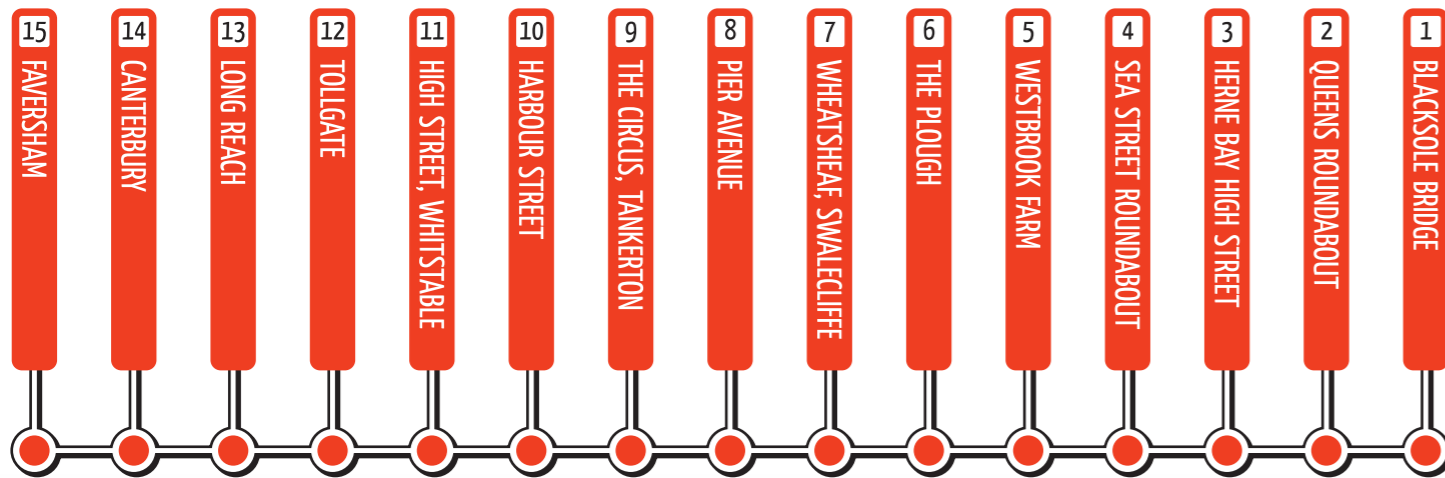

...AND A LITTLE BIT ABOUT US

Chalkwell Coaches started back in 1931 and is a third-generation family business, it abides by old-fashioned standards and ethos and always puts its customers first. We exist to provide a great service to the people of Kent. Why not join one of our new DayBreaks and experience it for yourselves. Call us on **01795 423982**, email us on coachhire@chalkwell.co.uk or visit our website where the new programme is now available to view: www.chalkwell.co.uk.

WE OFFER A TRULY PERSONAL SERVICE

At Chalkwell we are very proud of our professional drivers - they are dedicated and go that extra mile to make sure you have an unforgettable Chalkwell DayBreak.

WITH EXCEPTIONAL VALUE FOR MONEY

There are absolutely **NO hidden extras** with your DayBreak, we clearly tell you what's included in the price. **No hassle, no unexpected surprises.**

COMMITMENT & DEDICATION

Our team are always here to help and nothing is too much trouble for us, we pride ourselves on customer service throughout your Chalkwell experience. Please call our Reservations Team for details of group discounts or for any further assistance. We look forward to welcoming you on board and making your trip memorable. We provide the professionalism and dedication you would expect from a family run business with over 85 years experience in the coach travel industry.

WE'RE ENVIRONMENTALLY FRIENDLY

Our DayBreak coaches adhere to the current emission standards and are regularly maintained to very high standards, making our vehicles up to six times better for the environment than travelling by plane or car.

... AND HAVE UNRIVALLED QUALITY