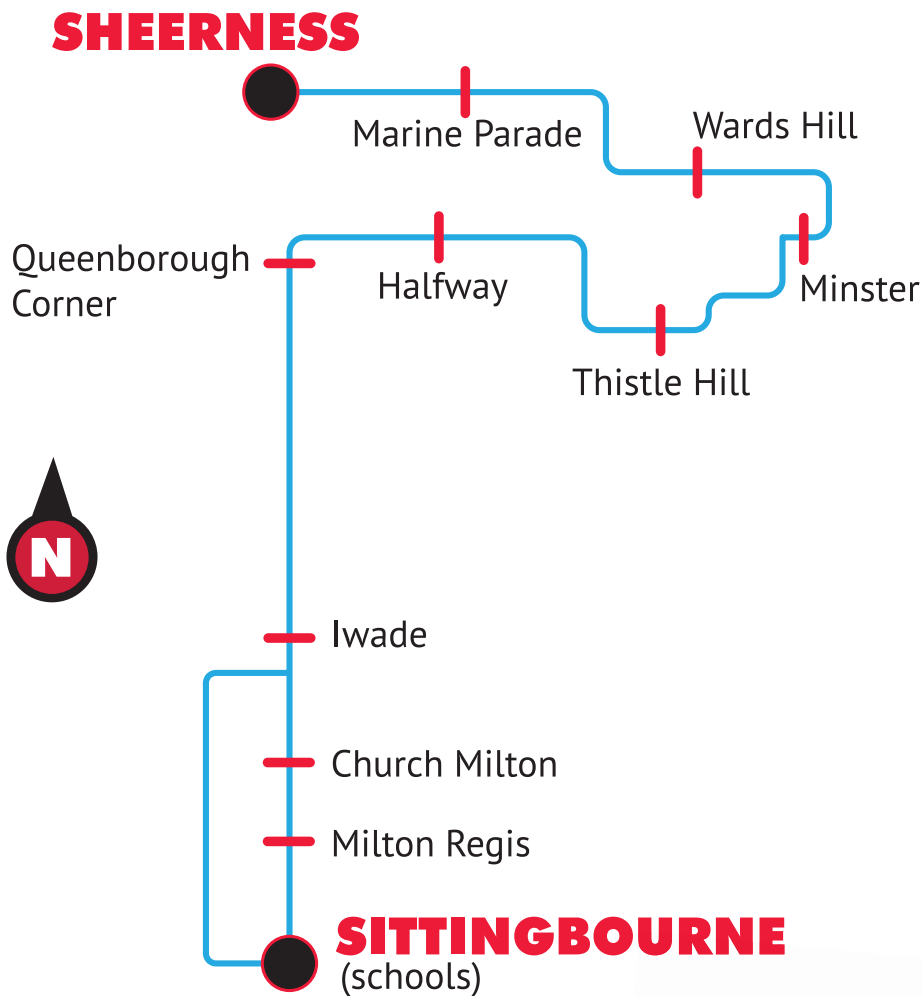

Route map

321

SHEERNESS and MINSTER to SITTINGBOURNE SCHOOLS

321

IWADE and MILTON to SITTINGBOURNE SCHOOLS