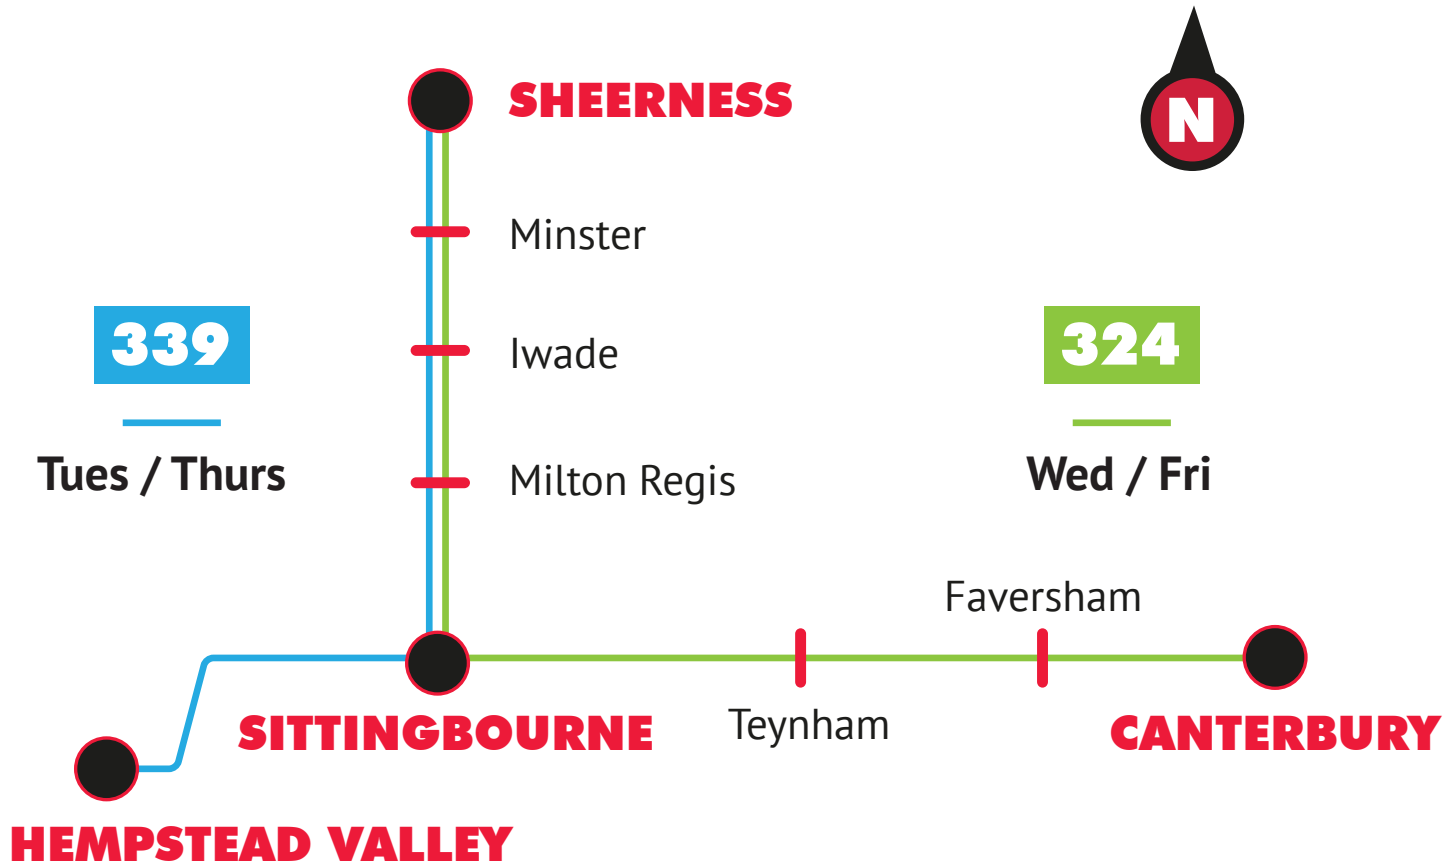

Route map

See our **326** service
for **DIRECT** buses
to **Chatham** from
Sheerness
Minster
Sittingbourne

Chalkwell

connecting people with places

Map is not to scale. Correct at time of print 020118